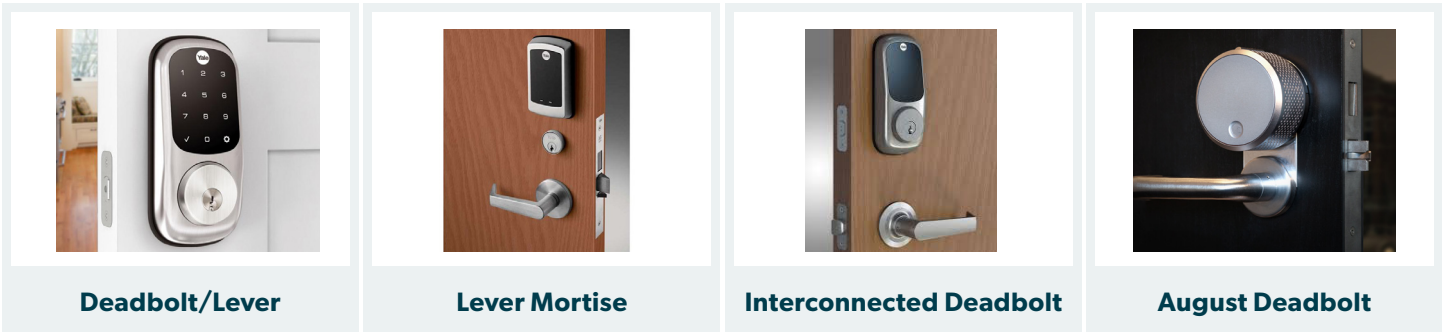

Yale Connected Unit Door Hardware Options

Multi-Family Unit Doors, Deadbolts, Levers, Mortise Locks, and Interconnected Deadbolts

Deadbolt/Lever

Lever Mortise

Interconnected Deadbolt

August Deadbolt

Connection Options: BLE Connect Gateway, Vera Z-Wave Controller, SkyRoam Cellular Hub