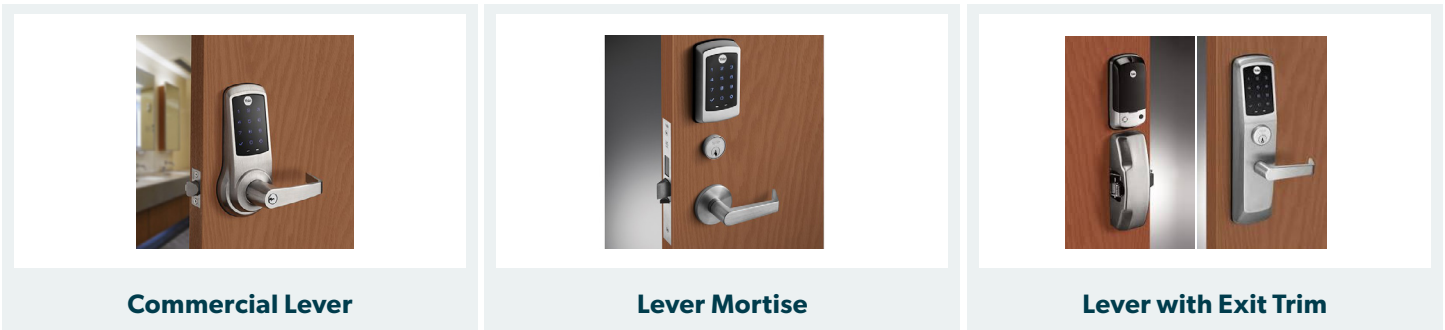

Yale (nexTouch) Commercial Connected Door Hardware Options

Maintenance, Gyms, Bathrooms, Stairwells, Offices, Conference Rooms, IT Closets, etc.

Commercial Lever

Lever Mortise

Lever with Exit Trim

Connection Options: BLE Connect Gateway, Vera Z-Wave Controller, SkyRoam Cellular Hub